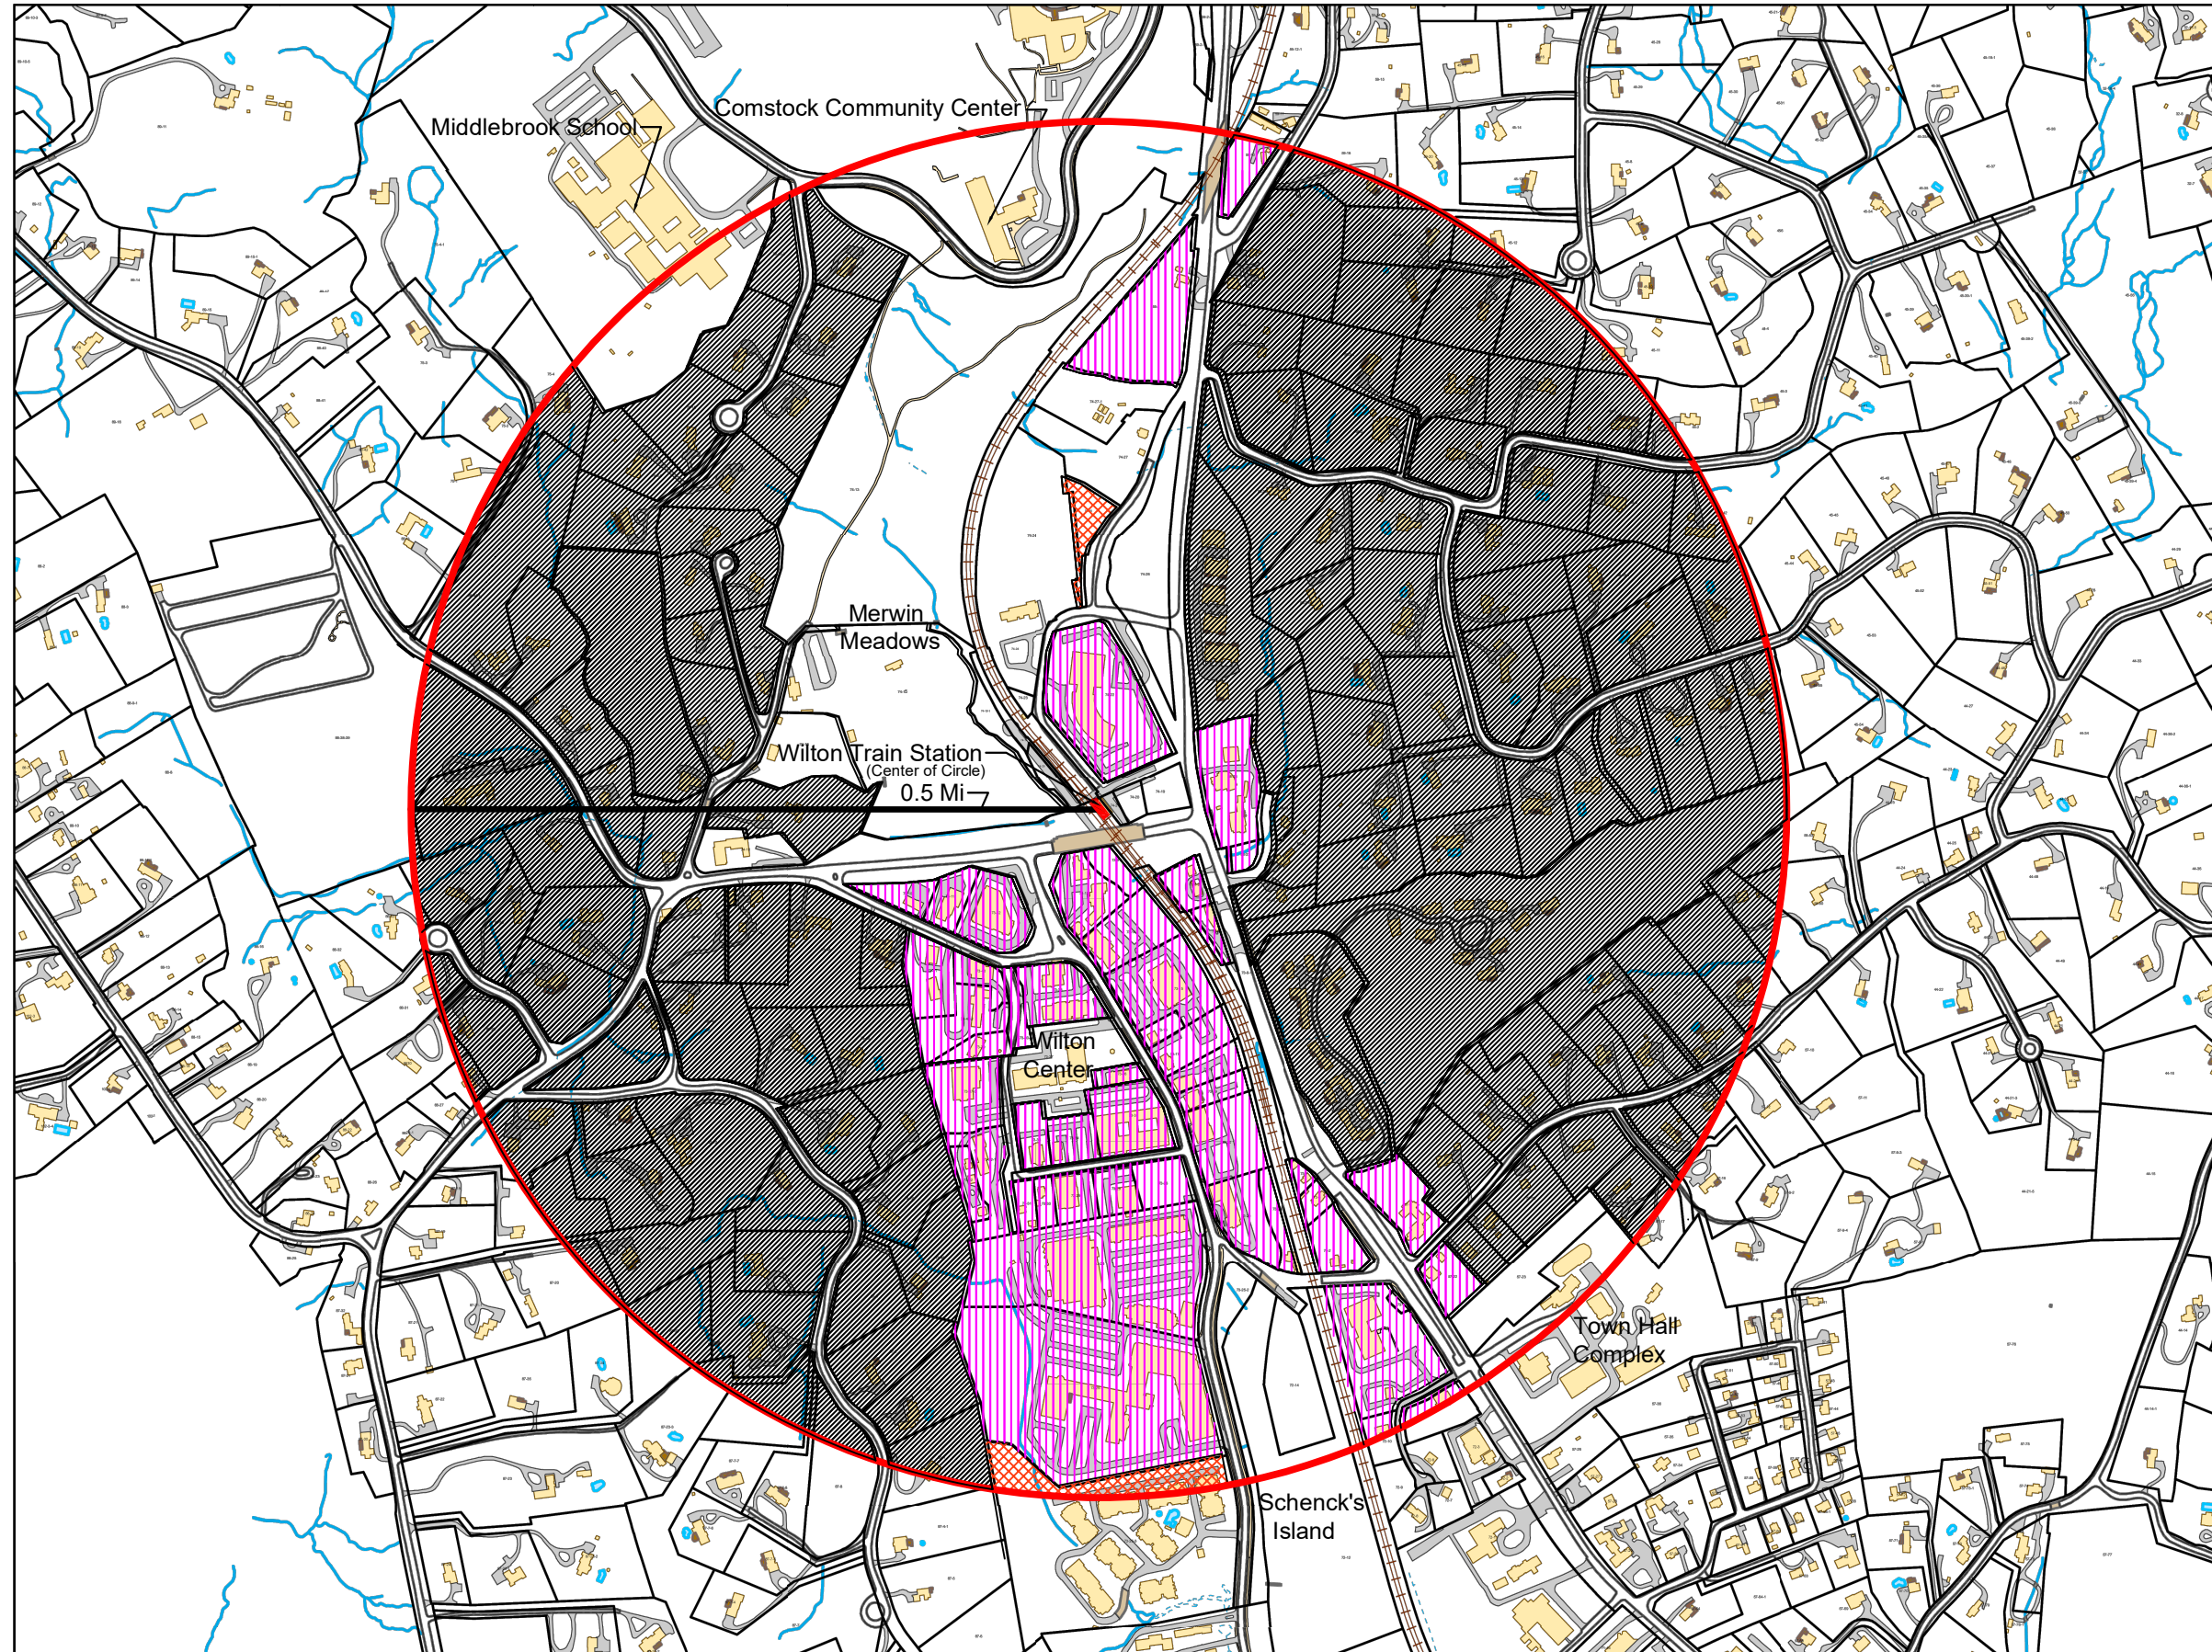

0.5 Mi Radius from Wilton Train Station

DRAFT

LEGEND

Private Residential

56.4% of circle
283.49 Acres

Commercial

13.9% of circle
69.75 Acres

Apartments

0.6% of circle
3.04 Acres

Town Land, State
Land or Other

29.1% of circle
146.27 Acres

12/5/2022